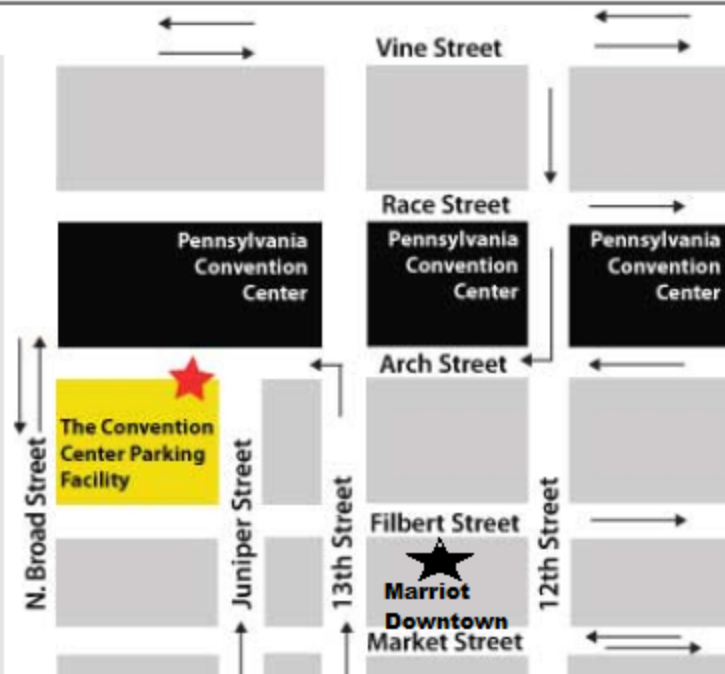

**DISCOUNT PARKING
\$25.00 UP TO 24hrs**

**\$5.00 OFF
Daily Rates**

EARLY BIRD SPECIAL
IN BY 9AM OUT BY 6PM MONDAY TO FRIDAY

\$10

**DISCOUNT DOES NOT APPLY
TO THE EARLY BIRD SPECIAL.**

**CONVENTION CENTER
PARKING FACILITY®**
1324 Arch Street, 267.239.0676

PHILADELPHIA'S ONLY GREEN PARKING GARAGE

Green Roof

The Convention Center Parking Facility® utilizes a progressive green roof technology in its construction. This system is designed to combine beauty and intelligence—it manages stormwater and provides a growing medium for plants, flowers and eye-catching seasonal displays.

OPEN 24 HRS. | SELF PARK

ACTUAL PICTURE OF PARKING GARAGE